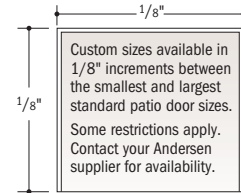

Perma-Shield® Gliding Doors (1982 to Present)

2-Panel, 3-Panel and Sidelights

Unit Sizes

Unit Size Chart

Note:

Unit Dimension refers to overall outside-to-outside frame. Unobstructed Glass refers to visible glass dimensions. Numbers in parentheses are metric measurements.

Exterior views shown. Arrow indicates direction of panel.

Custom Sizes

Divided Light Patterns for Patio Doors

In addition to the Colonial grille patterns shown in the table of basic unit sizes, other standard divided light patterns are available. See page 234 or visit andersenwindows.com/grilles.

Unit Dimension	4'-11 1/4" (1505)	4'-11 1/4" (1505)	5'-10 1/2" (1791)	5'-10 1/2" (1791)
Minimum Rough Opening	5'-0" (1524)	5'-0" (1524)	5'-11 1/4" (1810)	5'-11 1/4" (1810)
Unobstructed Glass	24 3/4" (629) | 24 3/4" (629)	24 3/4" (629) | 24 3/4" (629)	30 3/8" (772) | 30 3/8" (772)	30 3/8" (772) | 30 3/8" (772)

Unit Dimension	6'-0" (1829)	6'-0" (1829)	3'-2 3/8" (975)	8'-0" (2438)	8'-0" (2438)	4'-2 3/8" (1280)
Minimum Rough Opening	6'-0 3/4" (1848)	6'-0 3/4" (1848)	3'-3 1/8" (994)	8'-0 3/4" (2457)	8'-0 3/4" (2457)	4'-3 1/8" (1299)
Unobstructed Glass	31 1/8" (791) | 31 1/8" (791)	31 1/8" (791) | 31 1/8" (791)	31 1/8" (791)	43 1/8" (1095) | 43 1/8" (1095)	43 1/8" (1095) | 43 1/8" (1095)	43 1/8" (1095)

Unit Dimension	6'-0" (1829)	6'-0" (1829)	3'-2 3/8" (975)	8'-0" (2438)	8'-0" (2438)	4'-2 3/8" (1280)
Minimum Rough Opening	6'-0 3/4" (1848)	6'-0 3/4" (1848)	3'-3 1/8" (994)	8'-0 3/4" (2457)	8'-0 3/4" (2457)	4'-3 1/8" (1299)
Unobstructed Glass	31 1/8" (791) | 31 1/8" (791)	31 1/8" (791) | 31 1/8" (791)	31 1/8" (791)	43 1/8" (1095) | 43 1/8" (1095)	43 1/8" (1095) | 43 1/8" (1095)	43 1/8" (1095)

Perma-Shield Gliding Door (1982 to Present) Unit Sizes

Unit viewed from exterior.