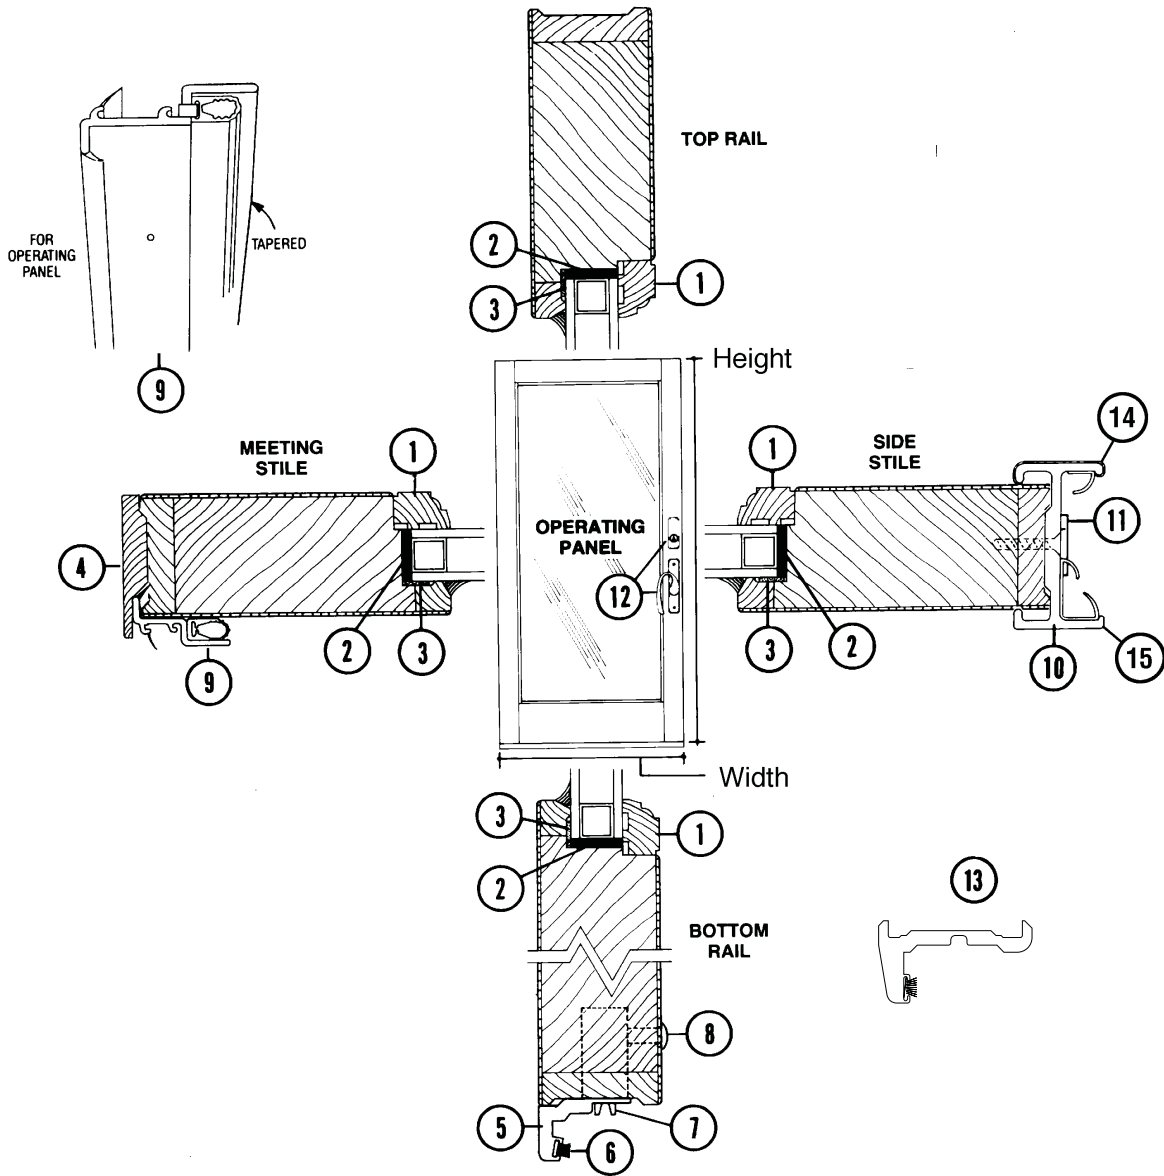

Panels - Operating

Panels - Operating

- | | |
|---|---|
| 1. Glazing Stop | 9. Interlock W/S, Meeting Stile - Set |
| 2. Glass Spacers | 10. 4-panel Door Astragal |
| 3. Silicone Glazing | 11. Lock Strike Plate with Liner |
| 4. Trim Piece Operating Meeting Stile | 12. Handle |
| 5. Operating Bottom Rail Filler with Screws - 68/611 Height | 13. Operating Bottom Rail Filler with Screws - 80 Height and DP Upgrade |
| 6. Operating Bottom Rail Filler Finseal Pile W/S | 14. Inside Astragal Weatherstrip |
| 7. Tandem Roller | 15. Outside Astragal Weatherstrip |
| 8. Plugs, Adjusting Holes - Tycote | |

Frenchwood Gliding Operating Panel - 4-Panel

Unit viewed from exterior.